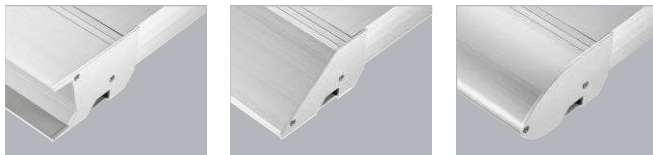

RS-K

Slope	Front	Back	Free	Type		Material	Depth	
						Aluminum	Without Support	With Support
						600~1000mm	1000~3000mm	

Web Site

Features

- High Durability
- Rain Noise Less

Colors (composite coating)

Silver(Matte)

Black(Matte)

Edge finish (3 Types)

RS-K Standard Shape

RS-KS Slim Shape

RS-KR R Shape

Black

Option

Corner Processed (Edge up to 1,500mm)

Penetrated down pipe

Wall unevenness

LED Light 1 (N: White L: Lamp Color)

LED Light 2

<Image>

RS Visor