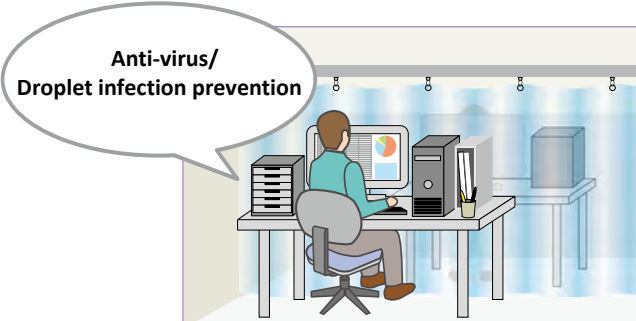

Anti-virus/
Droplet infection prevention