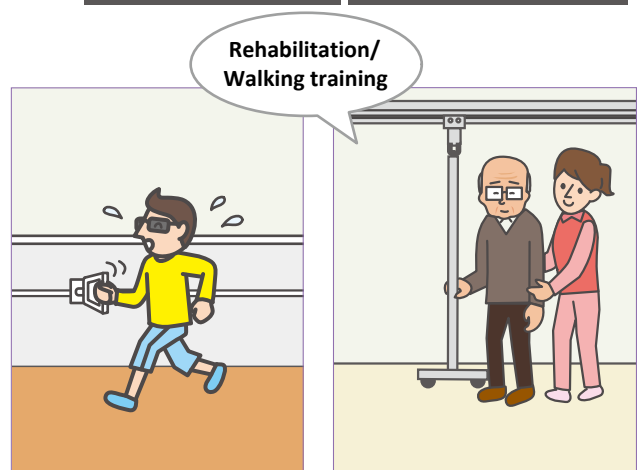

Quiet, Light footwork transfer in the crosswise direction is possible.
Suitable for Jigs & Tools operation and carrying products.

DAIKEN Industrial Sliding Door System

3 Vinyl Curtain

- Energy saving (Keep warm/cold) | Partition
- Dust-proof/ Sound prevention
- Protection -against animals

Partition/ Dust-proof/
Sound-proof sheet

Anti-virus/
Droplet infection prevention

4 Net

- Partition | Safety and Security
- Protection against animals

Safety net

Bird nets on buildings

5 Safety Measures

Safety rail system

- Safety and Security | Support

Maintenance rail (Model: MRB)

6 Welfare

- Burden reduction | Safety and Security

Rehabilitation/
Walking training

Walking assistance rail
Running trainer

Nursing assistance rail