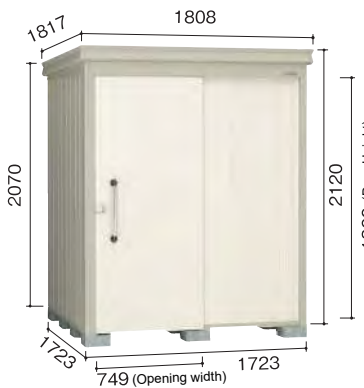

DM-Z1709

Dimension

Normal Type (DM-Z 1709)	L1,674 x D792 x H1,928mm
Snowfall Type (DM-Z 1709-G)	L1,674 x D792 x H1,898mm

- Block/ 6 pcs (separately)
- Shelf board(With 2 pcs of 8 model)
- Floor area/ 1.59m²

DM-Z1715

Dimension

Normal Type (DM-Z 1715)	L1,674 x D1,392 x H1,905mm
Snowfall Type (DM-Z 1715-G)	L1,622 x D1,392 x H1,898mm

- Block/ 9 pcs (separately)
- Shelf board(With 2 pcs of 8 model)
- Floor area/ 2.62m²

DM-Z1713

Dimension

Normal Type (DM-Z 1713)	L1,674 x D1,192 x H1,913mm
Snowfall Type (DM-Z 1713-G)	L1,622 x D1,192 x H1,906mm

- Block/ 9 pcs (separately)
- Shelf board(With 2 pcs of 8 model)
- Floor area/ 2.28m²

DM-Z1717

Dimension

Normal Type (DM-Z 1717)	L1,674 x D1,592 x H1,878mm
Snowfall Type (DM-Z 1717-G)	L1,674 x D1,592 x H1,871mm

- Block/ 12 pcs (separately)
- Shelf board(With 2 pcs of 8 model)
- Floor area/ 2.97m²