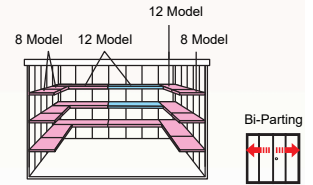

DM-Z2913

Dimension

Normal Type (DM-Z 2913)	L2,874 x D1,192 x H1,913mm	Bi-Parting
Snowfall Type (DM-Z 2913-G)	L2,822 x D1,192 x H1,906mm	

- Block/ 12 pcs (separately) ● Shelf board(With 2 pcs of 12 model)
- Floor area/ 3.87m²

DM-Z2915

Dimension

Normal Type (DM-Z 2915)	L2,874 x D1,392 x H1,905mm	Bi-Parting
Snowfall Type (DM-Z 2915-G)	L2,822 x D1,392 x H1,898mm	

- Block/ 12 pcs (separately) ● Shelf board(With 2 pcs of 12 model)
- Floor area/ 4.45m²

DM-Z2921

Dimension

Normal Type (DM-Z 2921)	L2,874 x D1,992 x H1,888mm
Snowfall Type (DM-Z 2921-G)	L2,822 x D1,992 x H1,881mm

- Block/ 16 pcs (separately) ● Shelf board(With 2 pcs of 12 model)
- Floor area/ 6.21m²