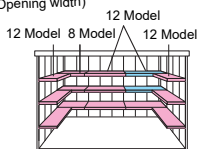

Dimension

Type	Dimensions	Bi-Parting
Normal Type (DM-Z 3317)	L3,274 x D1,592 x H1,878mm	
Snowfall Type (DM-Z 3317-G)	L3,222 x D1,592 x H1,871mm	

- Block/ 20 pcs (separately)
- Shelf board(With 2 pcs of 12 model)
- Floor area/ 5.73m²