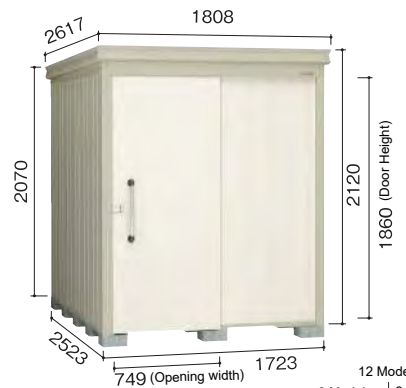

DM-Z1713

Dimension

Normal Type (DM-Z 1713)	L1,674 x D1,192 x H1,913mm
Snowfall Type (DM-Z 1713-G)	L1,622 x D1,192 x H1,906mm

- Block/ 9 pcs (separately)
- Shelf board(With 2 pcs of 8 model)
- Floor area/ 2.28m²

DM-Z1717

Dimension

Normal Type (DM-Z 1717)	L1,674 x D1,592 x H1,878mm
Snowfall Type (DM-Z 1717-G)	L1,674 x D1,592 x H1,871mm

- Block/ 12 pcs (separately)
- Shelf board(With 2 pcs of 8 model)
- Floor area/ 2.97m²

DM-Z1721

Dimension

Normal Type (DM-Z 1721)	L1,674 x D1,992 x H1,888mm
Snowfall Type (DM-Z 1721-G)	L1,674 x D1,992 x H1,881mm

- Block/ 12 pcs (separately)
- Shelf board(With 2 pcs of 8 model)
- Floor area/ 3.66m²

DM-Z1725

Dimension

Normal Type (DM-Z 1725)	L1,674 x D2,392 x H1,869mm
Snowfall Type (DM-Z 1725-G)	L1,674 x D2,392 x H1,862mm

- Block/ 15 pcs (separately)
- Shelf board(With 2 pcs of 8 model)
- Floor area/ 4.35m²