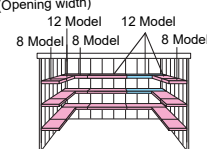

Dimension

Type	Dimensions	Bi-Parting
Normal Type (DM-Z 3325)	L3,274 x D2,392 x H1,869mm	
Snowfall Type (DM-Z 3325-G)	L3,222 x D2,392 x H1,862mm	

- Block/ 25 pcs (separately)
- Shelf board(With 2 pcs of 12 model)
- Floor area/ 8.38m²