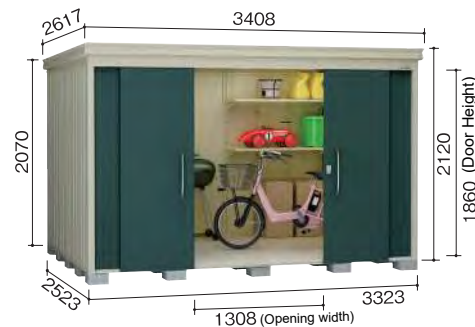

DM-Z3325

Dimension

Type	Dimensions	Bi-Parting
Normal Type (DM-Z 3325)	L3,274 x D2,392 x H1,869mm	
Snowfall Type (DM-Z 3325-G)	L3,222 x D2,392 x H1,862mm	

- Block/ 25 pcs (separately)
- Shelf board(With 2 pcs of 12 model)
- Floor area/ 8.38m²