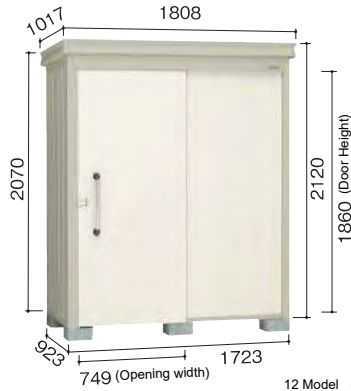

DM-Z1325

Dimension

Normal Type (DM-Z 1325)	L1,274 x D2,392 x H1,869mm
Snowfall Type (DM-Z 1325-G)	L1,222 x D2,392 x H1,862mm

- Block/ 15 pcs (separately)
- Shelf board(With 2 pcs of 12 model)
- Floor area/ 3.34m²

DM-Z1709

Dimension

Normal Type (DM-Z 1709)	L1,674 x D792 x H1,928mm
Snowfall Type (DM-Z 1709-G)	L1,674 x D792 x H1,898mm

- Block/ 6 pcs (separately)
- Shelf board(With 2 pcs of 8 model)
- Floor area/ 1.59m²

DM-Z1715

Dimension

Normal Type (DM-Z 1715)	L1,674 x D1,392 x H1,905mm
Snowfall Type (DM-Z 1715-G)	L1,622 x D1,392 x H1,898mm

- Block/ 9 pcs (separately)
- Shelf board(With 2 pcs of 8 model)
- Floor area/ 2.62m²