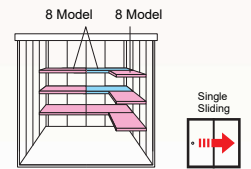

DM-Z1709

Dimension

Normal Type (DM-Z 1709)	L1,674 x D792 x H1,928mm
Snowfall Type (DM-Z 1709-G)	L1,674 x D792 x H1,898mm

- Block/ 6 pcs (separately)
- Shelf board(With 2 pcs of 8 model)
- Floor area/ 1.59m²

DM-Z1715

Dimension

Normal Type (DM-Z 1715)	L1,674 x D1,392 x H1,905mm
Snowfall Type (DM-Z 1715-G)	L1,622 x D1,392 x H1,898mm

- Block/ 9 pcs (separately)
- Shelf board(With 2 pcs of 8 model)
- Floor area/ 2.62m²

DM-Z1713

Dimension

Normal Type (DM-Z 1713)	L1,674 x D1,192 x H1,913mm
Snowfall Type (DM-Z 1713-G)	L1,622 x D1,192 x H1,906mm

- Block/ 9 pcs (separately)
- Shelf board(With 2 pcs of 8 model)
- Floor area/ 2.28m²