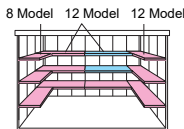

DM-Z2909

Dimension

Normal Type (DM-Z 2909)	L2,874 x D792 x H1,928mm	Bi-Parting
Snowfall Type (DM-Z 2909-G)	L2,874 x D792 x H1,898mm	

- Block/ 8 pcs (separately) ● Shelf board(With 2 pcs of 12 model)
- Floor area/ 2.70m²

DM-Z2913

Dimension

Normal Type (DM-Z 2913)	L2,874 x D1,192 x H1,913mm	Bi-Parting
Snowfall Type (DM-Z 2913-G)	L2,822 x D1,192 x H1,906mm	

- Block/ 12 pcs (separately) ● Shelf board(With 2 pcs of 12 model)
- Floor area/ 3.87m²