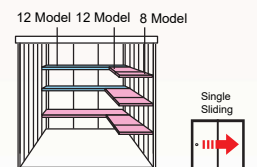

DM-Z1317

Dimension

Normal Type (DM-Z 1317)	L1,274 x D1,592 x H1,878mm	Single Sliding
Snowfall Type (DM-Z 1317-G)	L1,222 x D1,592 x H1,871mm	Single Sliding

- Block/ 12 pcs (separately)
- Shelf board(With 2 pcs of 12 model)
- Floor area/ 1.75m²

DM-Z1321

Dimension

Normal Type (DM-Z 1321)	L1,274 x D1,992 x H1,888mm	Single Sliding
Snowfall Type (DM-Z 1321-G)	L1,222 x D1,992 x H1,881mm	Single Sliding

- Block/ 12 pcs (separately)
- Shelf board(With 2 pcs of 12 model)
- Floor area/ 2.81m²

DM-Z1325

Dimension

Normal Type (DM-Z 1325)	L1,274 x D2,392 x H1,869mm
Snowfall Type (DM-Z 1325-G)	L1,222 x D2,392 x H1,862mm

- Block/ 15 pcs (separately)
- Shelf board(With 2 pcs of 12 model)
- Floor area/ 3.34m²