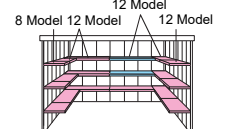

Dimension

Normal Type (DM-Z 2925)	L2,874 x D2,392 x H1,869mm	Bi-Parting
Snowfall Type (DM-Z 2925-G)	L2,822 x D2,392 x H1,862mm	

- Block/ 20 pcs (separately) ● Shelf board(With 2 pcs of 12 model)
- Floor area/ 7.37m²