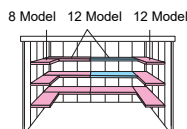

Dimension

Normal Type (DM-Z 2915)	L2,874 x D1,392 x H1,905mm	Bi-Parting
Snowfall Type (DM-Z 2915-G)	L2,822 x D1,392 x H1,898mm	

- Block/ 12 pcs (separately) ● Shelf board(With 2 pcs of 12 model)
- Floor area/ 4.45m²