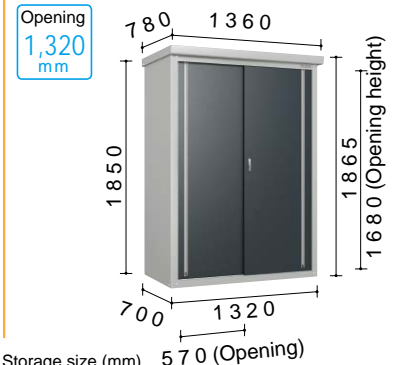

DM-GY099

Storage size (mm)

Opening	818
Depth	793
Height	1,760

Shelf (2pcs): W897 x D577
 * Adjustable 10 height level.
 Required anchor blocks: 4pcs.
 Floor space: 0.81m²

Not available
additional shelf

DM-GY119

Storage size (mm)

Opening	1,085
Depth	780
Height	1,750

Shelf (2pcs): W543 x D777
 * Adjustable 10 height level.
 Required anchor blocks: 4pcs.
 Floor space: 1.00m²

Not available
additional shelf

DM-GY137

Storage size (mm)

Opening	1,285
Depth	580
Height	1,750

Shelf (2pcs): W643 x D577
 * Adjustable 10 height level.
 Required anchor blocks: 4pcs.
 Floor space: 0.92m²

Additional shelf C

DM-GY139

Storage size (mm)

Opening	1,285
Depth	780
Height	1,750

Shelf (2pcs): W643 x D777
 * Adjustable 10 height level.
 Required anchor blocks: 4pcs.
 Floor space: 1.18m²

Additional shelf G

DM-GY157

Storage size (mm)

Opening	1,485
Depth	580
Height	1,750

Shelf (2pcs): W743 x D577
 * Adjustable 10 height level.
 Required anchor blocks: 6pcs.
 Floor space: 1.06m²