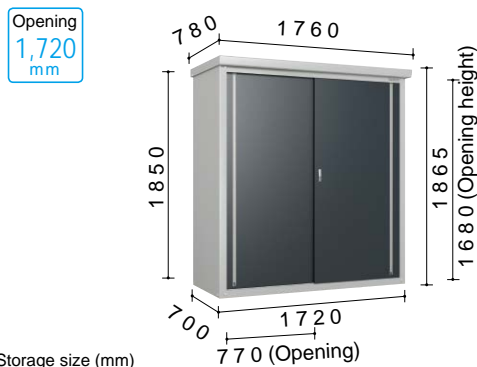

Opening	1,285
Depth	580
Height	1,750

Shelf (2pcs): W643 x D577
 * Adjustable 10 height level.
 Required anchor blocks: 4pcs.
 Floor space: 0.92m²

Additional shelf C

DM-GY139

Storage size (mm)

Opening	1,285
Depth	780
Height	1,750

Shelf (2pcs): W643 x D777
 * Adjustable 10 height level.
 Required anchor blocks: 4pcs.
 Floor space: 1.18m²

Additional shelf G

DM-GY157

Storage size (mm)

Opening	1,485
Depth	580
Height	1,750

Shelf (2pcs): W743 x D577
 * Adjustable 10 height level.
 Required anchor blocks: 6pcs.
 Floor space: 1.06m²

Additional shelf I

DM-GY177

Storage size (mm)

Opening	1,685
Depth	580
Height	1,750

Shelf (2pcs): W843 x D577
 * Adjustable 10 height level.
 Required anchor blocks: 6pcs.
 Floor space: 1.20m²

Additional shelf D

DM-GY179

Storage size (mm)

Opening	1,685
Depth	780
Height	1,750

Shelf (2pcs): W843 x D777
 * Adjustable 10 height level.
 Required anchor blocks: 6pcs.
 Floor space: 1.54m²

Additional shelf E