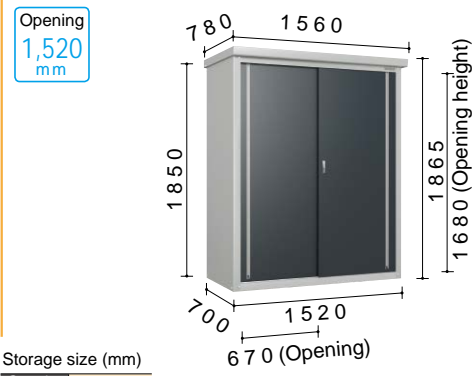

Storage size (mm)

Opening	1,085
Depth	780
Height	1,750

Shelf (2pcs): W543 x D777
 * Adjustable 10 height level.
 Required anchor blocks: 4pcs.
 Floor space: 1.00m²

Not available
additional shelf

DM-GY137

Storage size (mm)

Opening	1,285
Depth	580
Height	1,750

Shelf (2pcs): W643 x D577
 * Adjustable 10 height level.
 Required anchor blocks: 4pcs.
 Floor space: 0.92m²

Additional shelf C

DM-GY139

Storage size (mm)

Opening	1,285
Depth	780
Height	1,750

Shelf (2pcs): W643 x D777
 * Adjustable 10 height level.
 Required anchor blocks: 4pcs.
 Floor space: 1.18m²

Additional shelf G

DM-GY157

Storage size (mm)

Opening	1,485
Depth	580
Height	1,750

Shelf (2pcs): W743 x D577
 * Adjustable 10 height level.
 Required anchor blocks: 6pcs.
 Floor space: 1.06m²

Additional shelf I

DM-GY177

Storage size (mm)

Opening	1,685
Depth	580
Height	1,750

Shelf (2pcs): W843 x D577
 * Adjustable 10 height level.
 Required anchor blocks: 6pcs.
 Floor space: 1.20m²

Additional shelf D