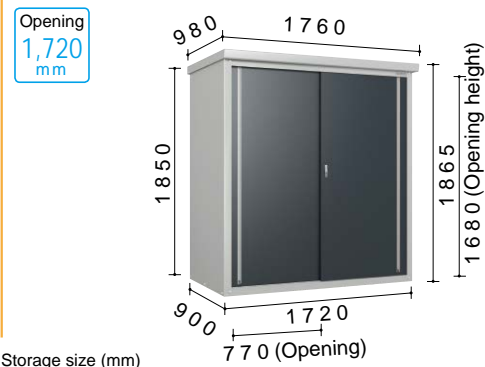

Opening	1,285
Depth	580
Height	1,750

Shelf (2pcs): W643 x D577
 * Adjustable 10 height level.
 Required anchor blocks: 4pcs.
 Floor space: 0.92m²

Additional shelf C

DM-GY139

Storage size (mm)

Opening	1,285
Depth	780
Height	1,750

Shelf (2pcs): W643 x D777
 * Adjustable 10 height level.
 Required anchor blocks: 4pcs.
 Floor space: 1.18m²

Additional shelf G

DM-GY157

Storage size (mm)

Opening	1,485
Depth	580
Height	1,750

Shelf (2pcs): W743 x D577
 * Adjustable 10 height level.
 Required anchor blocks: 6pcs.
 Floor space: 1.06m²

Additional shelf I

DM-GY177

Storage size (mm)

Opening	1,685
Depth	580
Height	1,750

Shelf (2pcs): W843 x D577
 * Adjustable 10 height level.
 Required anchor blocks: 6pcs.
 Floor space: 1.20m²

Additional shelf D

DM-GY179

Storage size (mm)

Opening	1,685
Depth	780
Height	1,750

Shelf (2pcs): W843 x D777
 * Adjustable 10 height level.
 Required anchor blocks: 6pcs.
 Floor space: 1.54m²

Additional shelf E