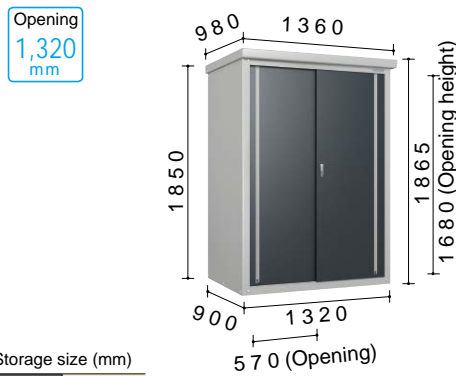

DM-GY099

Storage size (mm)

Opening	818
Depth	793
Height	1,760

Shelf (2pcs): W897 x D577
 * Adjustable 10 height level.
 Required anchor blocks: 4pcs.
 Floor space: 0.81m²

Not available
additional shelf

DM-GY119

Storage size (mm)

Opening	1,085
Depth	780
Height	1,750

Shelf (2pcs): W543 x D777
 * Adjustable 10 height level.
 Required anchor blocks: 4pcs.
 Floor space: 1.00m²

Not available
additional shelf

DM-GY137

Storage size (mm)

Opening	1,285
Depth	580
Height	1,750

Shelf (2pcs): W643 x D577
 * Adjustable 10 height level.
 Required anchor blocks: 4pcs.
 Floor space: 0.92m²

Additional shelf C

DM-GY139

Storage size (mm)

Opening	1,285
Depth	780
Height	1,750

Shelf (2pcs): W643 x D777
 * Adjustable 10 height level.
 Required anchor blocks: 4pcs.
 Floor space: 1.18m²

Additional shelf G

DM-GY157

Storage size (mm)

Opening	1,485
Depth	580
Height	1,750

Shelf (2pcs): W743 x D577
 * Adjustable 10 height level.
 Required anchor blocks: 6pcs.
 Floor space: 1.06m²