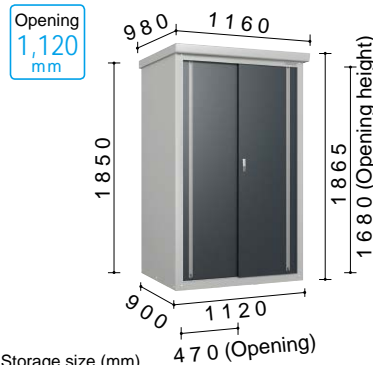

DM-GY099

Storage size (mm)

Opening	818
Depth	793
Height	1,760

Shelf (2pcs): W897 x D577
 * Adjustable 10 height level.
 Required anchor blocks: 4pcs.
 Floor space: 0.81m²

Not available
additional shelf

DM-GY119

Storage size (mm)

Opening	1,085
Depth	780
Height	1,750

Shelf (2pcs): W543 x D777
 * Adjustable 10 height level.
 Required anchor blocks: 4pcs.
 Floor space: 1.00m²

Not available
additional shelf

DM-GY137

Storage size (mm)

Opening	1,285
Depth	580
Height	1,750

Shelf (2pcs): W643 x D577
 * Adjustable 10 height level.
 Required anchor blocks: 4pcs.
 Floor space: 0.92m²

Additional shelf C

DM-GY139

Storage size (mm)

Opening	1,285
Depth	780
Height	1,750

DM-GY179

Storage size (mm)

Opening	1,685
Depth	780
Height	1,750

Shelf (2pcs): W843 x D777
 * Adjustable 10 height level.
 Required anchor blocks: 6pcs.
 Floor space: 1.54m²

Additional shelf E