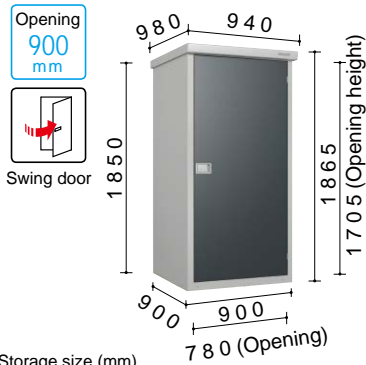

Example size of object stored in shed

- POINT 7** **Flat and Durability floor**
Loading capacity of floor is 200kgf/m². Easy to clean floor by flat surface.
- POINT 9** **Usable at snow area**
1000N/m²
(100kgf/m²)

DM-GY Size list

		Floor width * roof width = +40mm				
		900mm	1,120mm	1,320mm	1,520mm	1,720mm
Floor depth *roof depth = + 80mm	700mm			DM-GY137	DM-GY157	DM-GY177
	900mm	DM-GY099	DM-GY119	DM-GY139		DM-GY179

DM-GY099

Storage size (mm)

Opening	818
Depth	793
Height	1,760

Shelf (2pcs): W897 x D577
 * Adjustable 10 height level.
 Required anchor blocks: 4pcs.
 Floor space: 0.81m²

Not available
additional shelf

DM-GY119

Storage size (mm)

Opening	1,085
Depth	780
Height	1,750

Shelf (2pcs): W543 x D777
 * Adjustable 10 height level.
 Required anchor blocks: 4pcs.
 Floor space: 1.00m²

Not available
additional shelf

DM-GY137

Storage size (mm)